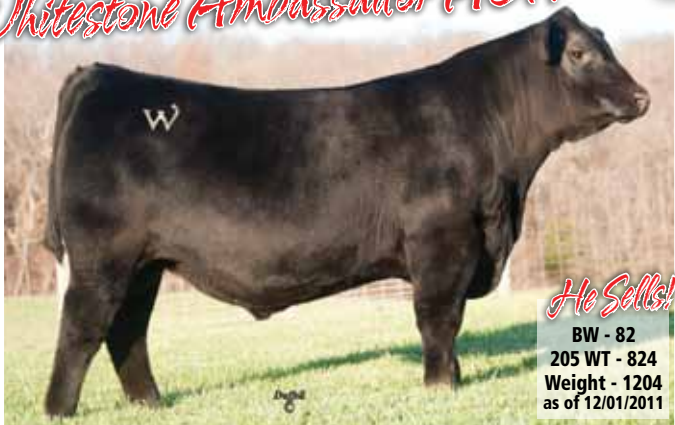

Whitestone Ambassador A071

He Sells!
BW - 82
205 WT - 824
Weight - 1204
as of 12/01/2011

- This calving-ease sensation is a standout in this year's sale offering!
- Tremendous spread from birth to yearling.
- Well balanced, extremely thick quartered.

Birth Date: 01/17/2011 16965520 Tattoo: A071
#Sitz Traveler 8180 [AMF-CAF-XF]
S A V Final Answer 0035 [AMF-CAF-XF]
#13592905 S A V Emulous 8145 [CAF]
#+Rito 2 878 of 2536 BVND 878 [AMF-NHF]
Mindemann Pride 823 [AMF]
16078756 Mindemann Pride 614

BW I+.3 WW I+54 YW I+93 Milk I+25 Marb I+.44 RE I+.34 $B +52.99

Sale books mailed upon request only.

Whitestone Farm

BULLS ARE OUR BUSINESS...

George W. Lemm • Marvin M. Robertson • Mark Duffell
PO Box 570, Aldie, Virginia 20105
(703) 327-4863 Office • (703) 327-4777 FAX
www.whitestonefarm.com • (703) 930-1841, Mark's Cell
whitestonefarm@earthlink.net

Broadcasting the sale live on